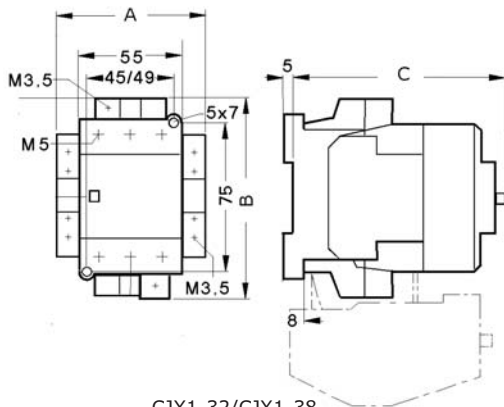

Intertravamento
Mecânico ou
Mecânico e Elétrico

Relé de Sobrecarga

JRS2

	135/Z	180/Z	400/F	630/F
Faixa de Ajuste (A)				
	55-80	55-80	160-250	320-500
	63-90	63-90	200-320	400-630
	80-110	90-120	250-400	---
	90-120	120-150	---	---
	110-135	150-180	---	---

Dimensões (mm):

CJX1-09/CJX1-12

CJX1-16/CJX1-22

CJX1-32/CJX1-38

CJX1-45/CJX1-63/CJX1-75/CJX1-85

CJX1-110/CJX1-140

CJX1-170/CJX1-205

CJX1-250/CJX1-300/CJX1-400

Modelo	A	a	B	C
CJX1-09	45mm	---	75mm	97mm
CJX1-12	45mm	---	84mm	107mm
CJX1-16	45mm	---	84mm	107mm
CJX1-22	45mm	---	84mm	107mm
CJX1-32	82mm	---	102mm	104mm
CJX1-38	82mm	---	102mm	104mm
CJX1-45	89mm	70mm	117mm	125mm
CJX1-63	89mm	70mm	117mm	125mm
CJX1-75	101mm	70mm	135mm	141mm
CJX1-85	101mm	70mm	135mm	141mm
CJX1-110	120mm	101mm	150mm	155mm
CJX1-140	120mm	101mm	150mm	155mm
CJX1-170	135mm	110mm	180mm	188mm
CJX1-205	135mm	110mm	180mm	188mm
CJX1-250	145mm	120mm	200mm	203mm
CJX1-300	145mm	120mm	200mm	203mm
CJX1-400	160mm	130mm	200mm	227mm