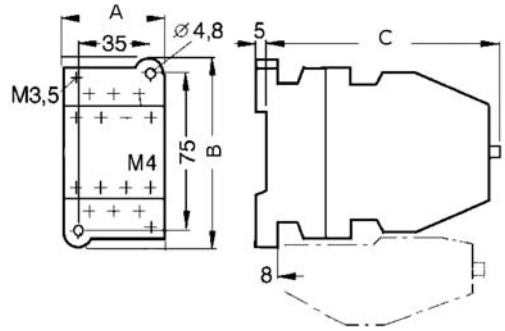

Intertravamento
Mecânico ou
Mecânico e Elétrico

Relé de Sobrecarga

JRS2

	135/Z	180/Z	400/F	630/F
Faixa de Ajuste (A)				
	55-80	55-80	160-250	320-500
	63-90	63-90	200-320	400-630
	80-110	90-120	250-400	---
	90-120	120-150	---	---
	110-135	150-180	---	---

Dimensões (mm):

CJX1-09/CJX1-12

CJX1-16/CJX1-22

CJX1-32/CJX1-38

CJX1-45/CJX1-63/CJX1-75/CJX1-85

CJX1-110/CJX1-140

CJX1-170/CJX1-205

CJX1-250/CJX1-300/CJX1-400

Modelo	A	a	B	C
CJX1-09	45mm	---	75mm	97mm
CJX1-12	45mm	---	84mm	107mm
CJX1-16	45mm	---	84mm	107mm
CJX1-22	45mm	---	84mm	107mm
CJX1-32	82mm	---	102mm	104mm
CJX1-38	82mm	---	102mm	104mm
CJX1-45	89mm	70mm	117mm	125mm
CJX1-63	89mm	70mm	117mm	125mm
CJX1-75	101mm	70mm	135mm	141mm
CJX1-85	101mm	70mm	135mm	141mm
CJX1-110	120mm	101mm	150mm	155mm
CJX1-140	120mm	101mm	150mm	155mm
CJX1-170	135mm	110mm	180mm	188mm
CJX1-205	135mm	110mm	180mm	188mm
CJX1-250	145mm	120mm	200mm	203mm
CJX1-300	145mm	120mm	200mm	203mm
CJX1-400	160mm	130mm	200mm	227mm