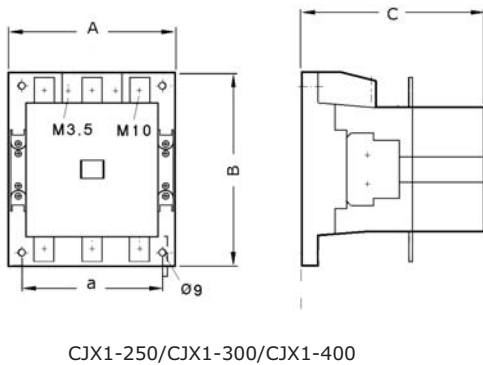

Intertravamento
Mecânico ou
Mecânico e Elétrico

Relé de Sobrecarga

JRS2

	135/Z	180/Z	400/F	630/F
Faixa de Ajuste (A)				
	55-80	55-80	160-250	320-500
	63-90	63-90	200-320	400-630
	80-110	90-120	250-400	---
	90-120	120-150	---	---
	110-135	150-180	---	---

Dimensões (mm):

CJX1-09/CJX1-12

CJX1-16/CJX1-22

CJX1-32/CJX1-38

CJX1-45/CJX1-63/CJX1-75/CJX1-85

CJX1-110/CJX1-140

CJX1-170/CJX1-205

CJX1-250/CJX1-300/CJX1-400

Modelo	A	a	B	C
CJX1-09	45mm	---	75mm	97mm
CJX1-12	45mm	---	84mm	107mm
CJX1-16	45mm	---	84mm	107mm
CJX1-22	45mm	---	84mm	107mm
CJX1-32	82mm	---	102mm	104mm
CJX1-38	82mm	---	102mm	104mm
CJX1-45	89mm	70mm	117mm	125mm
CJX1-63	89mm	70mm	117mm	125mm
CJX1-75	101mm	70mm	135mm	141mm
CJX1-85	101mm	70mm	135mm	141mm
CJX1-110	120mm	101mm	150mm	155mm
CJX1-140	120mm	101mm	150mm	155mm
CJX1-170	135mm	110mm	180mm	188mm
CJX1-205	135mm	110mm	180mm	188mm
CJX1-250	145mm	120mm	200mm	203mm
CJX1-300	145mm	120mm	200mm	203mm
CJX1-400	160mm	130mm	200mm	227mm