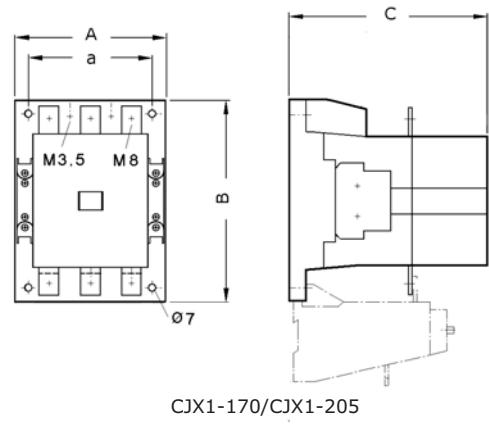

Intertravamento
Mecânico ou
Mecânico e Elétrico

Relé de Sobrecarga

JRS2

	135/Z	180/Z	400/F	630/F
Faixa de Ajuste (A)				
	55-80	55-80	160-250	320-500
	63-90	63-90	200-320	400-630
	80-110	90-120	250-400	---
	90-120	120-150	---	---
	110-135	150-180	---	---

Dimensões (mm):

CJX1-09/CJX1-12

CJX1-16/CJX1-22

CJX1-32/CJX1-38

CJX1-45/CJX1-63/CJX1-75/CJX1-85

CJX1-110/CJX1-140

CJX1-170/CJX1-205

CJX1-250/CJX1-300/CJX1-400

Modelo	A	a	B	C
CJX1-09	45mm	---	75mm	97mm
CJX1-12	45mm	---	84mm	107mm
CJX1-16	45mm	---	84mm	107mm
CJX1-22	45mm	---	84mm	107mm
CJX1-32	82mm	---	102mm	104mm
CJX1-38	82mm	---	102mm	104mm
CJX1-45	89mm	70mm	117mm	125mm
CJX1-63	89mm	70mm	117mm	125mm
CJX1-75	101mm	70mm	135mm	141mm
CJX1-85	101mm	70mm	135mm	141mm
CJX1-110	120mm	101mm	150mm	155mm
CJX1-140	120mm	101mm	150mm	155mm
CJX1-170	135mm	110mm	180mm	188mm
CJX1-205	135mm	110mm	180mm	188mm
CJX1-250	145mm	120mm	200mm	203mm
CJX1-300	145mm	120mm	200mm	203mm
CJX1-400	160mm	130mm	200mm	227mm