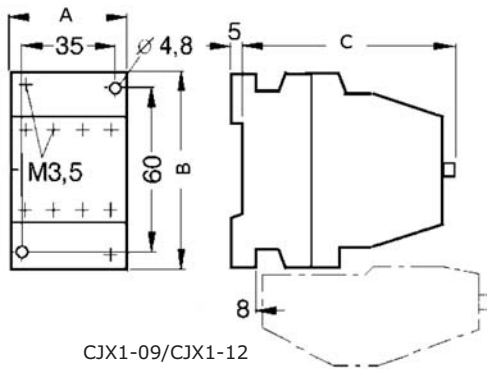

Intertravamento
Mecânico ou
Mecânico e Elétrico

Relé de Sobrecarga

JRS2

	135/Z	180/Z	400/F	630/F
Faixa de Ajuste (A)				
	55-80	55-80	160-250	320-500
	63-90	63-90	200-320	400-630
	80-110	90-120	250-400	---
	90-120	120-150	---	---
	110-135	150-180	---	---

Dimensões (mm):

CJX1-09/CJX1-12

CJX1-16/CJX1-22

CJX1-32/CJX1-38

CJX1-45/CJX1-63/CJX1-75/CJX1-85

CJX1-110/CJX1-140

CJX1-170/CJX1-205

CJX1-250/CJX1-300/CJX1-400

Modelo	A	a	B	C
CJX1-09	45mm	---	75mm	97mm
CJX1-12	45mm	---	84mm	107mm
CJX1-16	45mm	---	84mm	107mm
CJX1-22	45mm	---	84mm	107mm
CJX1-32	82mm	---	102mm	104mm
CJX1-38	82mm	---	102mm	104mm
CJX1-45	89mm	70mm	117mm	125mm
CJX1-63	89mm	70mm	117mm	125mm
CJX1-75	101mm	70mm	135mm	141mm
CJX1-85	101mm	70mm	135mm	141mm
CJX1-110	120mm	101mm	150mm	155mm
CJX1-140	120mm	101mm	150mm	155mm
CJX1-170	135mm	110mm	180mm	188mm
CJX1-205	135mm	110mm	180mm	188mm
CJX1-250	145mm	120mm	200mm	203mm
CJX1-300	145mm	120mm	200mm	203mm
CJX1-400	160mm	130mm	200mm	227mm